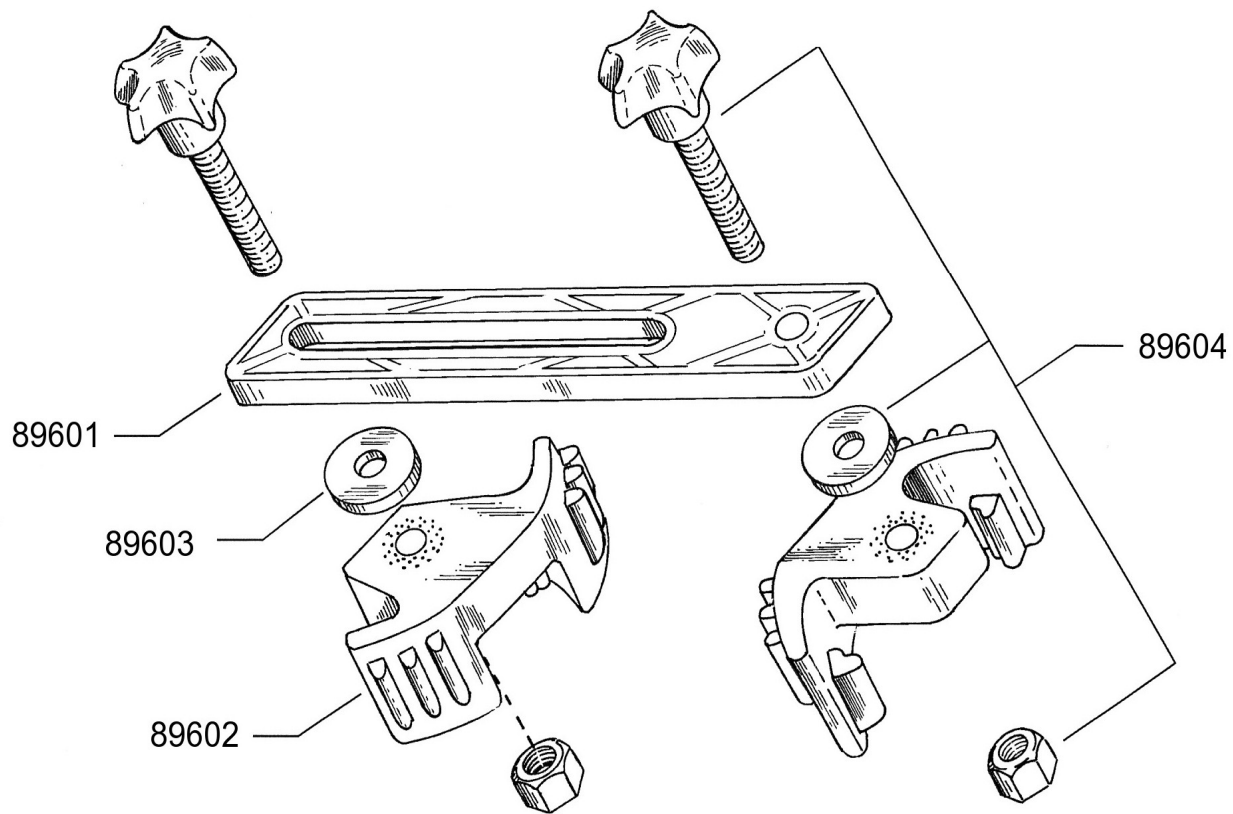

# 70900 CAMCLAMP KIT – SPARE PARTS

Part No	Qty	Description
89601	1	Rail
89602	1	Slide
89603	1	Friction Washer Qty – 2
89604	1	Locking Knob Kit
89801	1	CamClamp Single