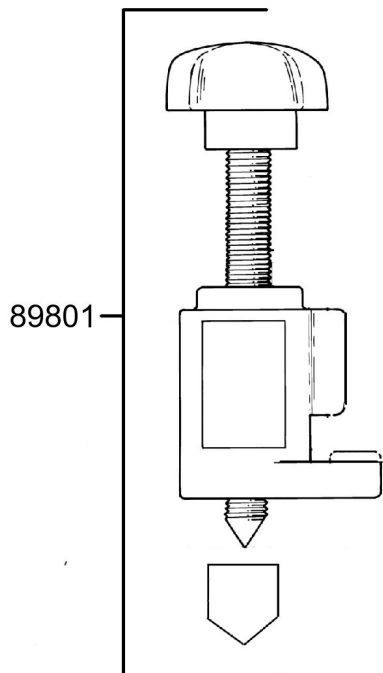

# 70900 CAMCLAMP KIT – SPARE PARTS

Part No	Qty	Description
89601	1	Rail
89602	1	Slide
89603	1	Friction Washer Qty – 2
89604	1	Locking Knob Kit
89801	1	CamClamp Single